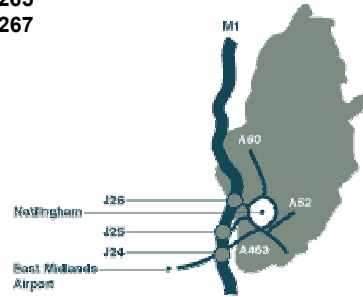

**Food & Drug Analytical Services
Limited
BioCity
Pennyfoot Street
Nottingham
NG1 1GF**

**Tel 0115 912 4265
Fax 0115 912 4267**

FDAS is located in BioCity
only a short taxi ride from
East Midlands Airport

DIRECTIONS BY ROAD FROM THE M1

- From M1 (North or South) take junction 25, and then the A52 into Nottingham
- At the University roundabout, take the right hand exit onto the Ring Road
- Take the first exit from the Ring Road, and the first main route off to the left (A6005 signposted City Centre)
- Take a right at the next roundabout onto Castle Boulevard (A6005)
- Follow straight on, then round the one-way system round the shopping centre, follow signs for the railway station
- Past the shopping centre you will come to a roundabout with the BBC on the opposite side
- Take the left hand exit (next to the Shell station), then the next right Go straight over the traffic lights and you will be in Pennyfoot Street
- BioCity Car Park is on your right (the entrance is at the far end of the road)

DIRECTIONS BY RAILWAY FROM NOTTINGHAM STATION

- Come out of station main exit, turn right and right again
- Continue to end of road, and cross at pedestrian crossing, you should be in front of BBC East Midlands
- Turn left, and follow the pavement round until you reach a set of traffic lights
- Turn into the road on your right - this is Pennyfoot Street
- BioCity Reception is on your right.