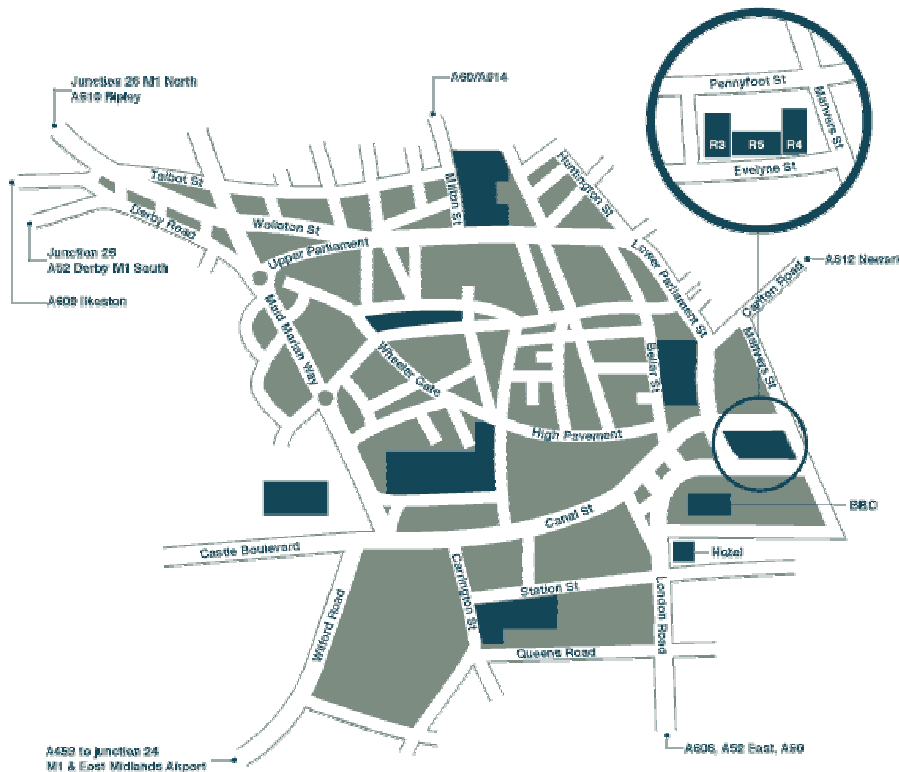

**Food & Drug Analytical Services
Limited
BioCity
Pennyfoot Street
Nottingham
NG1 1GF**

**Tel 0115 912 4265
Fax 0115 912 4267**

FDAS is located in BioCity
only a short taxi ride from
East Midlands Airport

DIRECTIONS BY ROAD FROM THE M1

- From M1 (North or South) take junction 25, and then the A52 into Nottingham
- At the University roundabout, take the right hand exit onto the Ring Road
- Take the first exit from the Ring Road, and the first main route off to the left (A6005 signposted City Centre)
- Take a right at the next roundabout onto Castle Boulevard (A6005)
- Follow straight on, then round the one-way system round the shopping centre, follow signs for the railway station
- Past the shopping centre you will come to a roundabout with the BBC on the opposite side
- Take the left hand exit (next to the Shell station), then the next right Go straight over the traffic lights and you will be in Pennyfoot Street
- BioCity Car Park is on your right (the entrance is at the far end of the road)

DIRECTIONS BY RAILWAY FROM NOTTINGHAM STATION

- Come out of station main exit, turn right and right again
- Continue to end of road, and cross at pedestrian crossing, you should be in front of BBC East Midlands
- Turn left, and follow the pavement round until you reach a set of traffic lights
- Turn into the road on your right - this is Pennyfoot Street
- BioCity Reception is on your right.